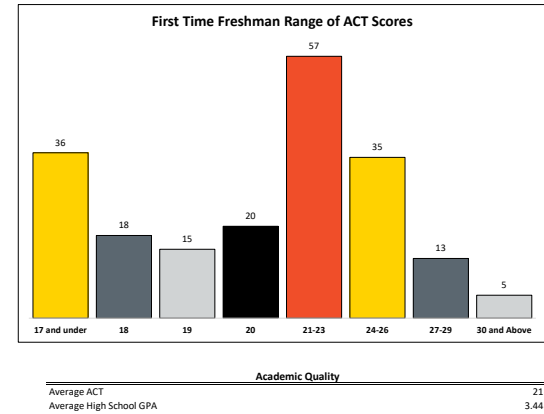

Academic Quality	Student Count
Average ACT	21
Average High School GPA	3.44