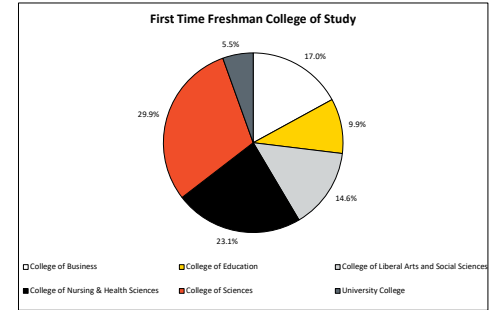

Auburn University at Montgomery
Fall 2024 First-Time Freshman Cohort

First Time Freshman Enrollment by Ethnicity

US Non-Resident	30	8.2%
Alaskan/American Indian	3	0.8%
Asian	11	3.0%
Black or African American	147	40.4%
Hispanic/Latino	2	0.5%
Two or more races	18	4.9%
White	140	38.5%
Unspecified	13	3.6%

First Time Freshman IPEDS Age Range

17 and Under	23	6.3%
18-19	293	80.5%
20-21	24	6.6%
22-24	12	3.3%
25-29	4	1.1%
30-34	3	0.8%
35-39	2	0.5%
40-49	1	0.3%
50-64	2	0.5%
Average Age		19.0%

State of Origin	Student Count
Alabama	295
Foreign Country	30
Georgia	15
Florida	8
Tennessee	4
Kentucky	2
Connecticut	1
Indiana	1
Maryland	1
Minnesota	1
Missouri	1
Mississippi	1
North Carolina	1
Oklahoma	1
Texas	1
Wisconsin	1