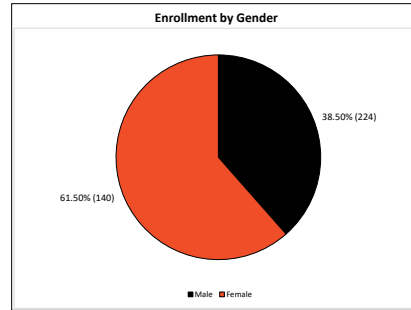

Auburn University at Montgomery
Fall 2024 First-Time Freshman Cohort

First Time Freshman Enrollment by Ethnicity

US Non-Resident	30	8.2%
Alaskan/American Indian	3	0.8%
Asian	11	3.0%
Black or African American	147	40.4%
Hispanic/Latino	2	0.5%
Two or more races	18	4.9%
White	140	38.5%
Unspecified	13	3.6%

First Time Freshman IPEDS Age Range

17 and Under	23	6.3%
18-19	293	80.5%
20-21	24	6.6%
22-24	12	3.3%
25-29	4	1.1%
30-34	3	0.8%
35-39	2	0.5%
40-49	1	0.3%
50-64	2	0.5%
Average Age		19.0%

State of Origin	Student Count
Alabama	295
Foreign Country	30
Georgia	15
Florida	8
Tennessee	4
Kentucky	2
Connecticut	1
Indiana	1
Maryland	1
Minnesota	1
Missouri	1
Mississippi	1
North Carolina	1
Oklahoma	1
Texas	1
Wisconsin	1