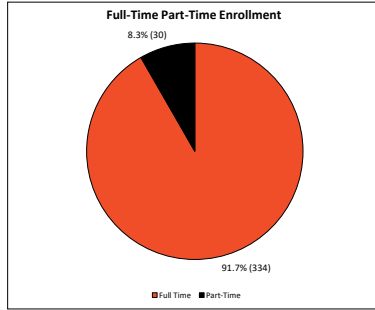

Auburn University at Montgomery
Fall 2024 First-Time Freshman Cohort

First Time Freshman Enrollment by Ethnicity

US Non-Resident	30	8.2%
Alaskan/American Indian	3	0.8%
Asian	11	3.0%
Black or African American	147	40.4%
Hispanic/Latino	2	0.5%
Two or more races	18	4.9%
White	140	38.5%
Unspecified	13	3.6%

First Time Freshman IPEDS Age Range

17 and Under	23	6.3%
18-19	293	80.5%
20-21	24	6.6%
22-24	12	3.3%
25-29	4	1.1%
30-34	3	0.8%
35-39	2	0.5%
40-49	1	0.3%
50-64	2	0.5%
Average Age		19.0%

State of Origin	Student Count
Alabama	295
Foreign Country	30
Georgia	15
Florida	8
Tennessee	4
Kentucky	2
Connecticut	1
Indiana	1
Maryland	1
Minnesota	1
Missouri	1
Mississippi	1
North Carolina	1
Oklahoma	1
Texas	1
Wisconsin	1